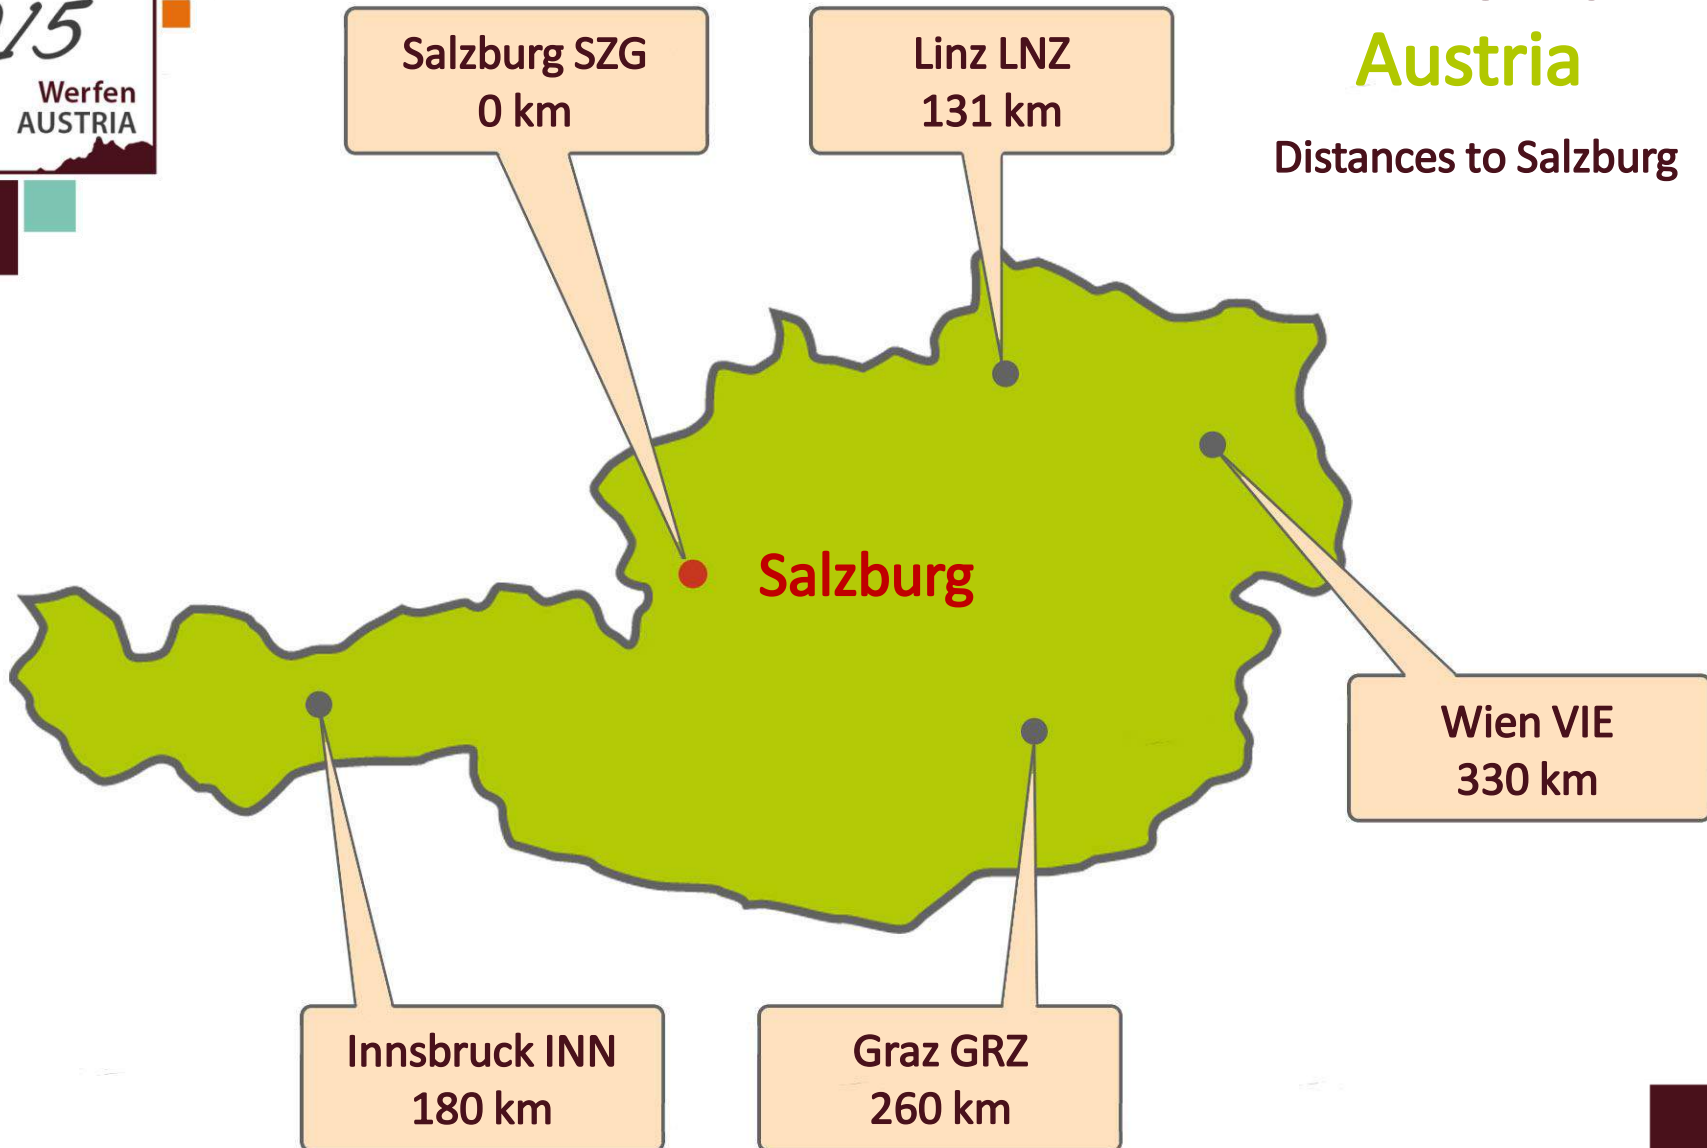

Saalfeld
Germany

Werfen
Austria

ISCA
2015

Saalfeld GERMANY Werfen AUSTRIA

AIRPORTS Germany

Distances to Erfurt

ISCA
2015

Saalfeld GERMANY Werfen AUSTRIA

AIRPORTS

Austria

Distances to Salzburg

ISCA
2015

Saalfeld GERMANY Werfen AUSTRIA

Adventure World SAALFELDER FEENGROTTEN

ISCA
2015

Saalfeld GERMANY Werfen AUSTRIA

Saalfeld GERMANY Werfen AUSTRIA

OBERWEISSBACHER BERGBAHN – Mountain Railway

ISCA
2015

Saalfeld GERMANY Werfen AUSTRIA

SALZBURG – Town of Wolfgang Amadeus Mozart

ISCA
2015

Saalfeld GERMANY Werfen AUSTRIA

SALZBURG and shopping
SALZBURG and its famous Shopping Street

Saalfeld GERMANY Werfen AUSTRIA

WE ARE LOOKING FORWARD TO YOUR VISIT

Your team of the Eisriesenwelt Werfen