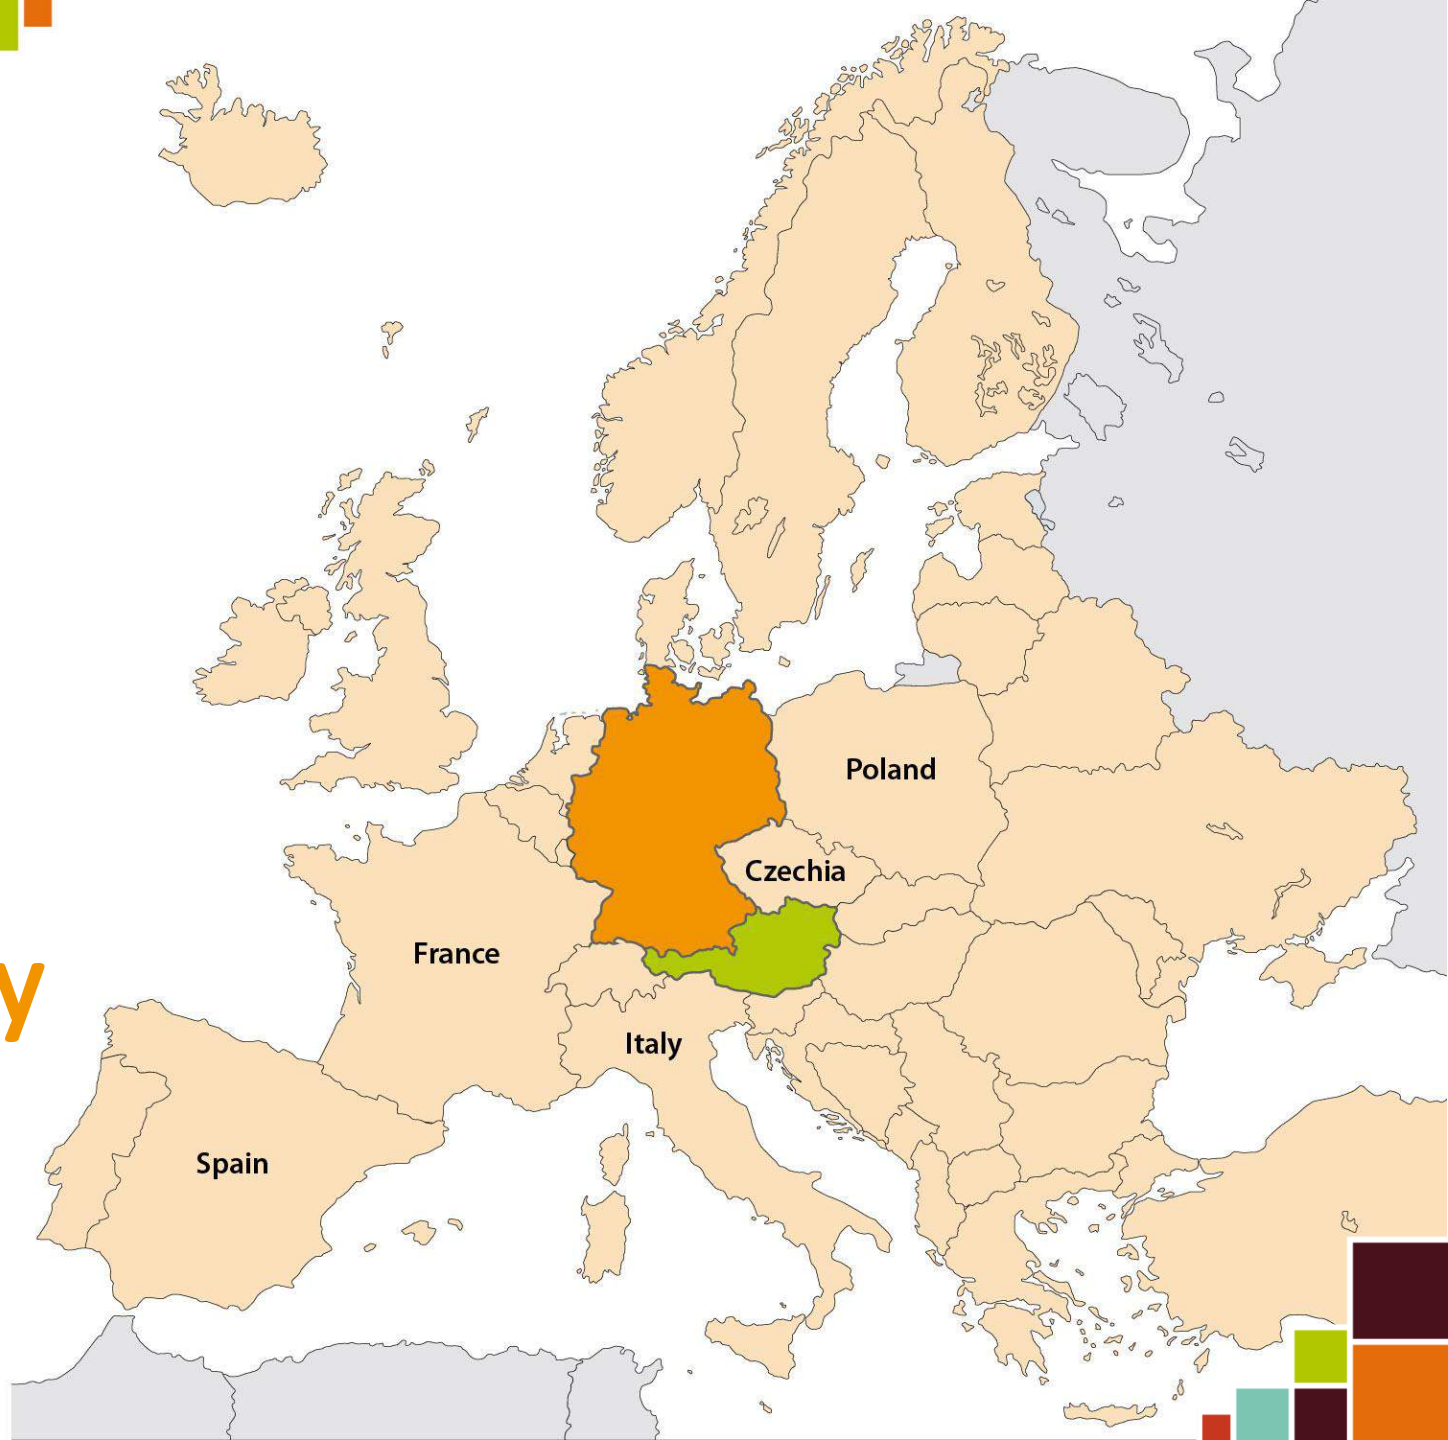

DISCOVER GERMANY AND AUSTRIA

ISCA
2015

Saalfeld GERMANY Werfen AUSTRIA

Europe with:

Germany

Austria

ISCA 2015

Saalfeld GERMANY Werfen AUSTRIA

Saalfeld
Germany

Werfen
Austria

ISCA
2015

Saalfeld GERMANY Werfen AUSTRIA

AIRPORTS Germany

Distances to Erfurt

ISCA
2015

Saalfeld GERMANY Werfen AUSTRIA

Saalfeld GERMANY Werfen AUSTRIA

WE ARE LOOKING FORWARD TO YOUR VISIT

Your team of the Eisriesenwelt Werfen